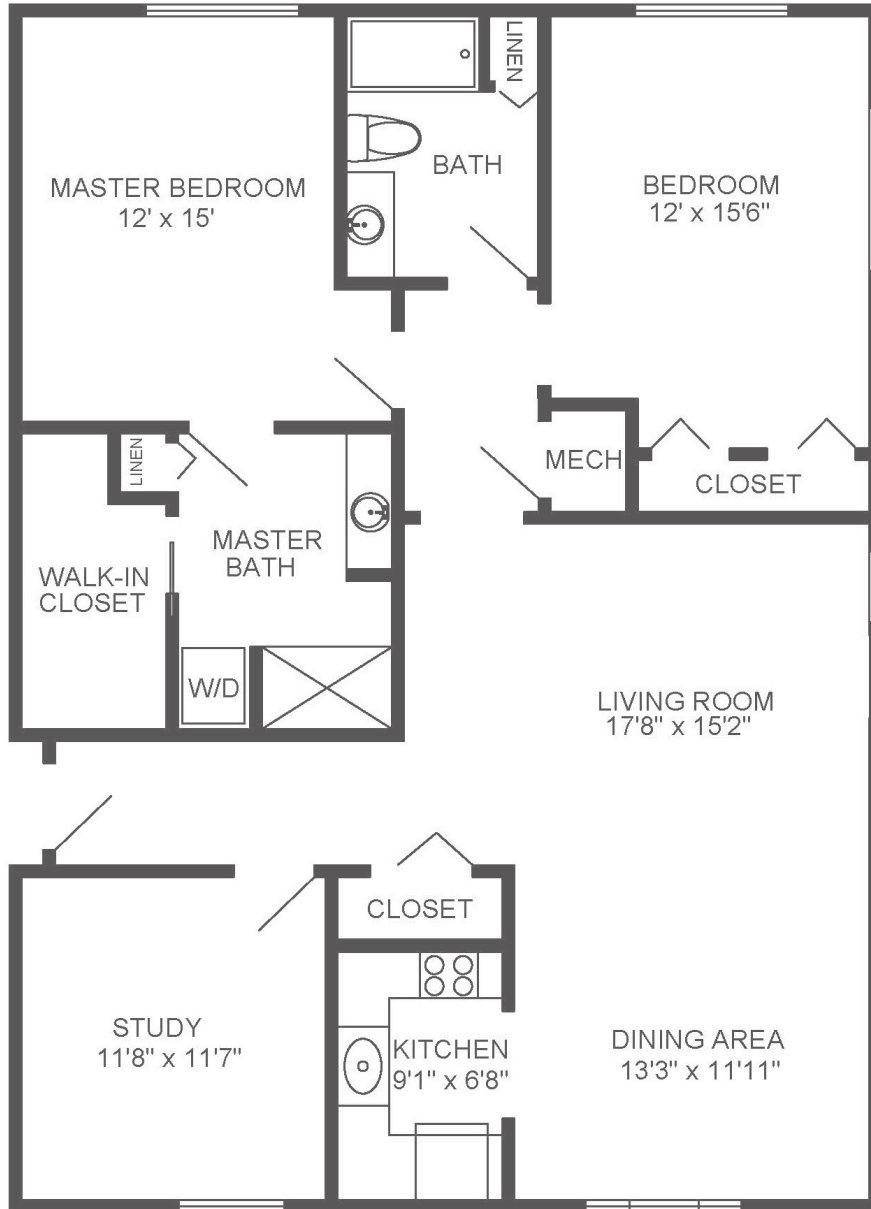

Red Maple

Two-Bedroom, Two-Bath w/out porch

1,488 sq. ft.

Dimensions are approximate.

804 Shannondale Way, Maryville, TN 37803 ShannondaleMaryville.org

Covenant Living Communities & Services does not discriminate pursuant to the federal Fair Housing Act.
All faiths and beliefs are welcome.