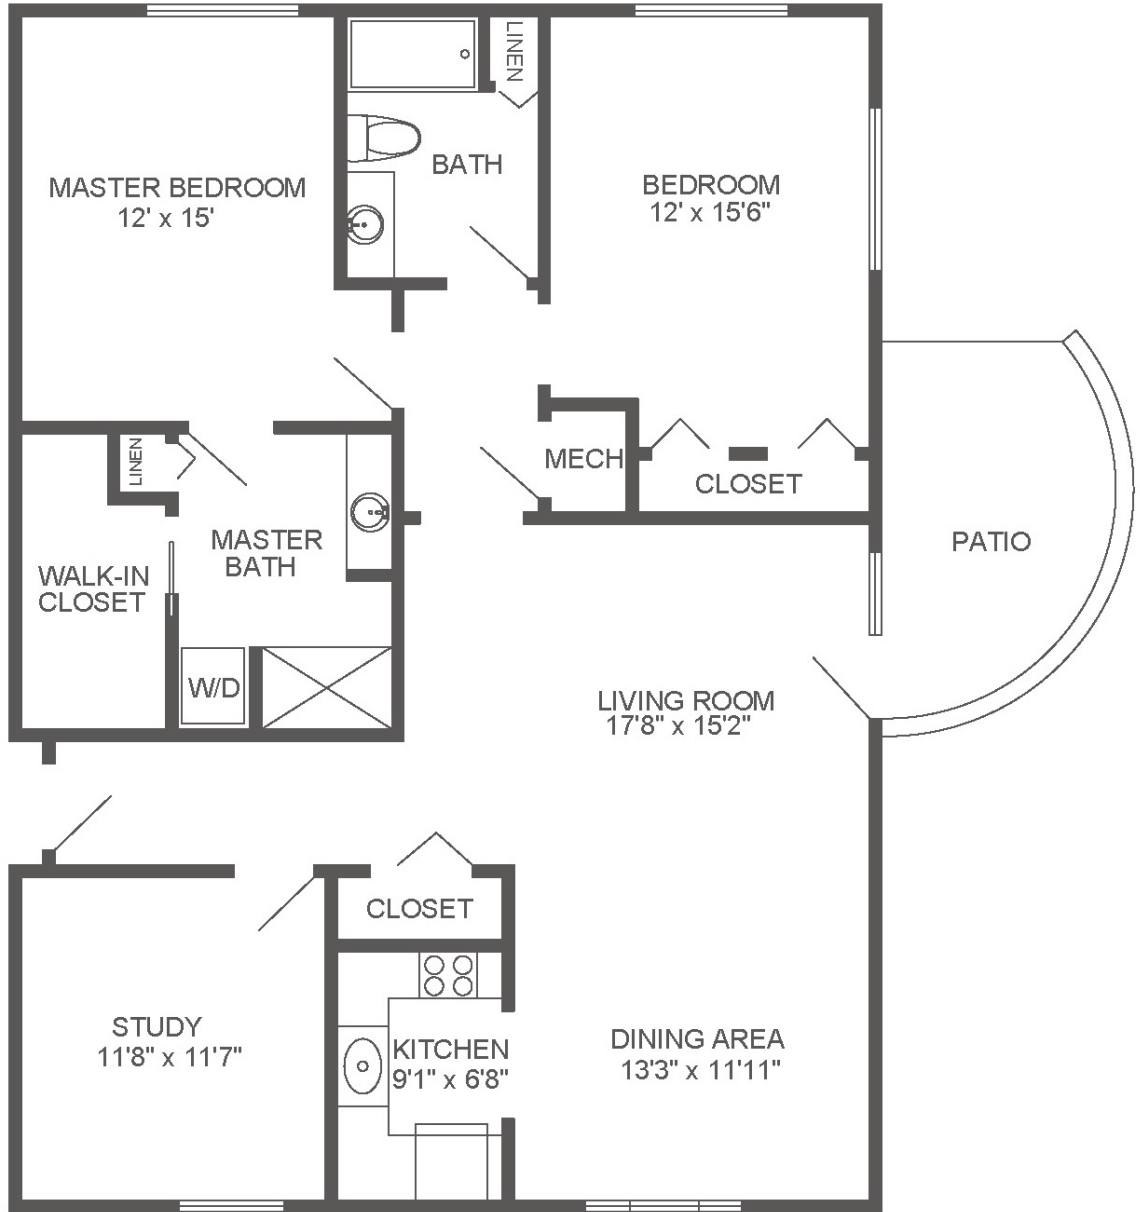

Red Maple
Two-Bedroom, Two-Bath w/ porch

1,488 sq. ft.

Dimensions are approximate.

804 Shannondale Way, Maryville, TN 37803 ShannondaleMaryville.org

Covenant Living Communities & Services does not discriminate pursuant to the federal Fair Housing Act.
All faiths and beliefs are welcome.