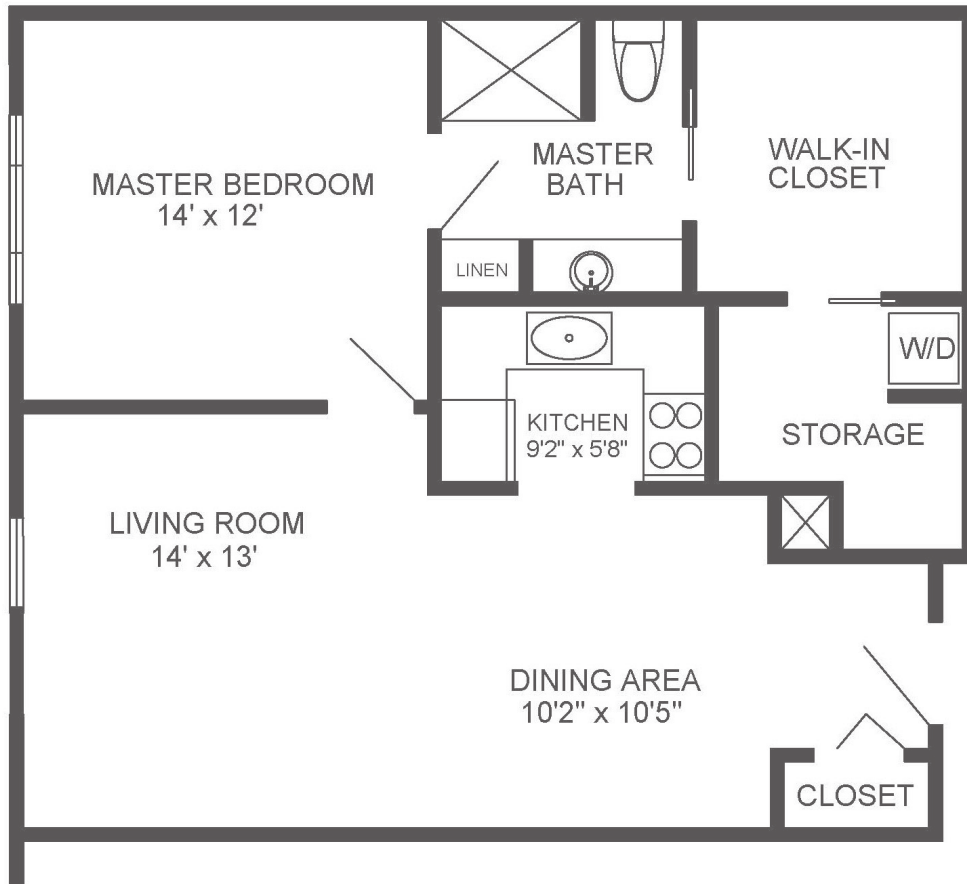

Pine
One-Bedroom, One-Bath w/out porch

866 sq. ft.

Dimensions are approximate.

804 Shannondale Way, Maryville, TN 37803 ShannondaleMaryville.org

Covenant Living Communities & Services does not discriminate pursuant to the federal Fair Housing Act.
All faiths and beliefs are welcome.