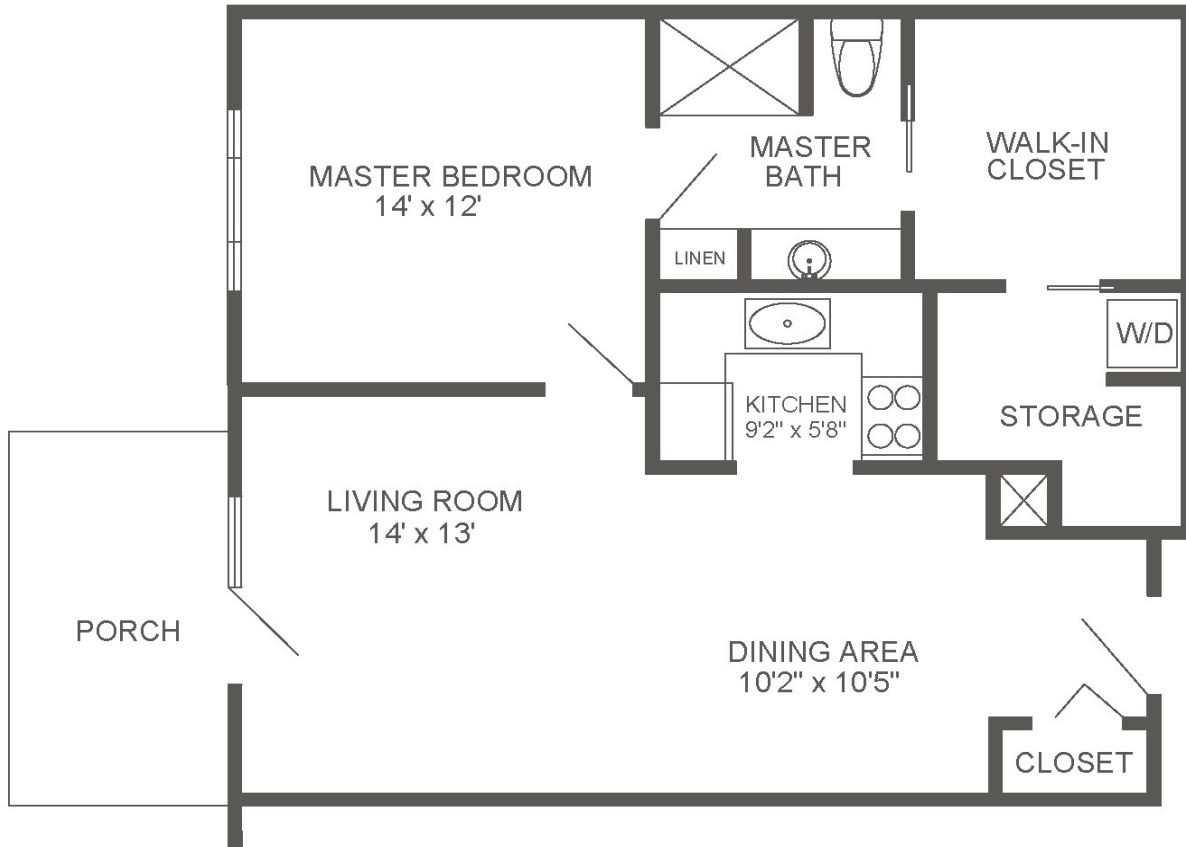

Pine
One-Bedroom, One-Bath w/ porch

866 sq. ft.

Dimensions are approximate.

804 Shannondale Way, Maryville, TN 37803 ShannondaleMaryville.org

Covenant Living Communities & Services does not discriminate pursuant to the federal Fair Housing Act.
All faiths and beliefs are welcome.