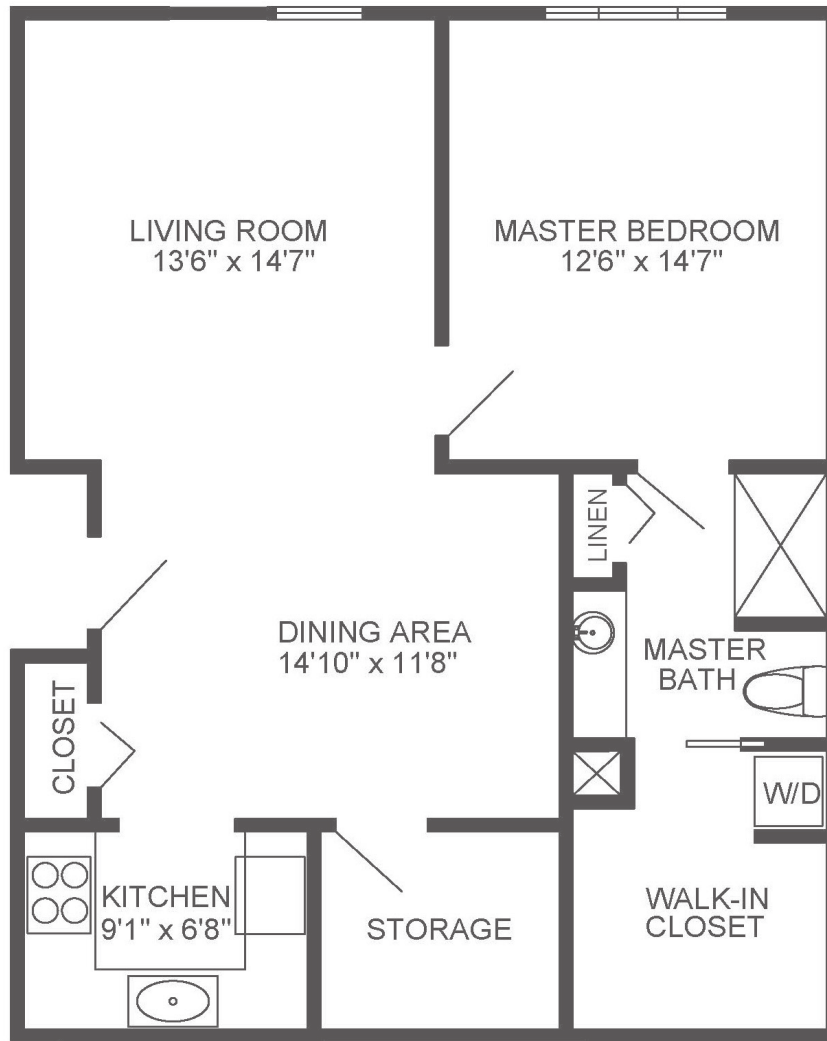

Hemlock  
One-Bedroom, One-Bath w/out porch

932 sq. ft.

Dimensions are approximate.

804 Shannondale Way, Maryville, TN 37803 [ShannondaleMaryville.org](http://ShannondaleMaryville.org)

Covenant Living Communities & Services does not discriminate pursuant to the federal Fair Housing Act.  
All faiths and beliefs are welcome.