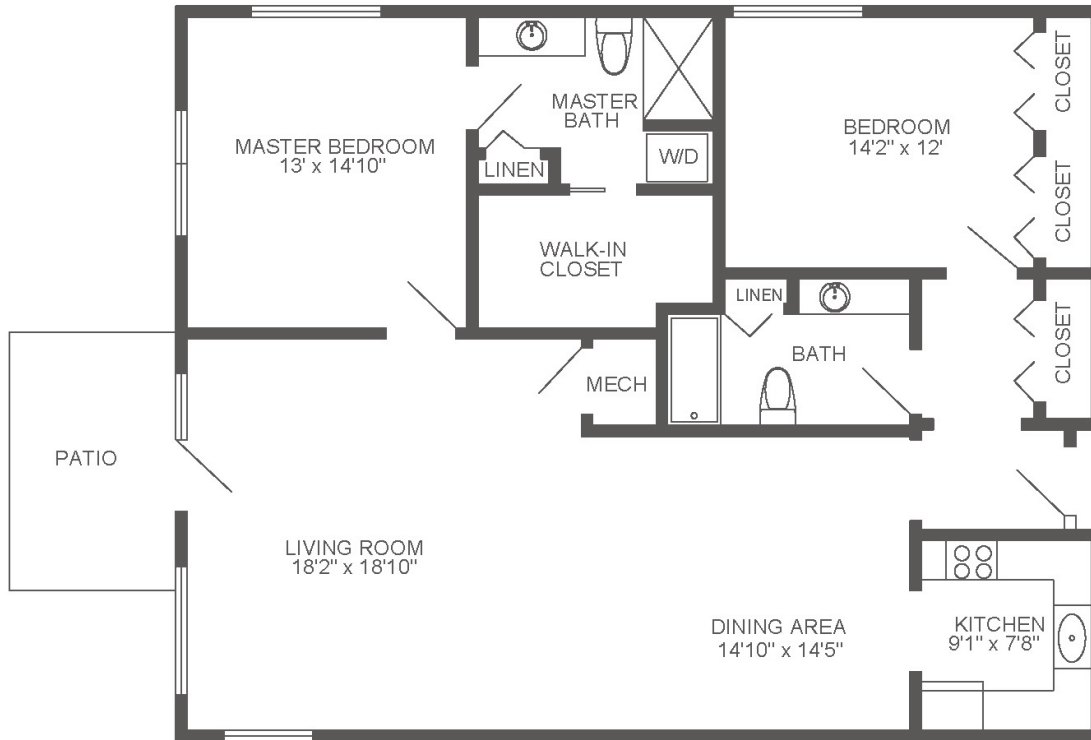

## Two-Bedroom, Two-Bath w/ porch

1,499 sq. ft.

Dimensions are approximate.

804 Shannondale Way, Maryville, TN 37803 [ShannondaleMaryville.org](http://ShannondaleMaryville.org)

Covenant Living Communities & Services does not discriminate pursuant to the federal Fair Housing Act.  
All faiths and beliefs are welcome.